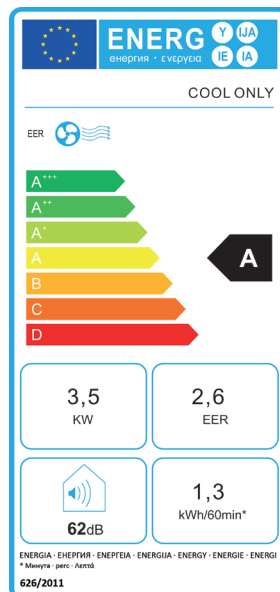

For further details please refer to our website aspenspumps.com/xtra

Information correct at time of going to press.