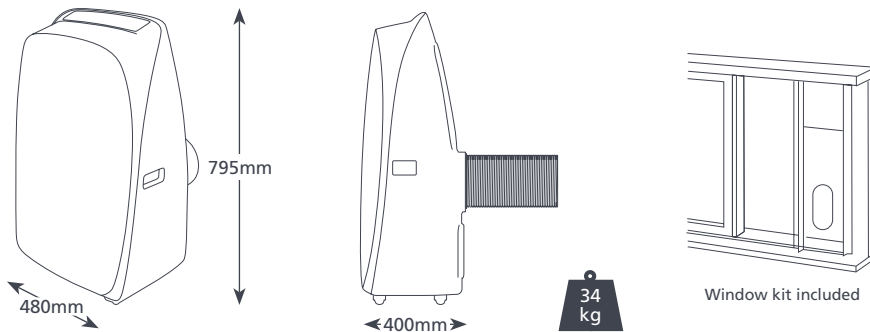

SPECIFICATIONS	
Cooling capacity	12,000Btu/h – 3.5kW
Heating capacity	9,700Btu/h – 3.3kW*
Power supply	230v 50 / 60 Hz 6A
Temperature range	16-35°C
Sound level	62dB(A)
Power cable	1.9m with plug
Flexi outlet tube	135mm i/d, 147mm o/d, 1.8m length