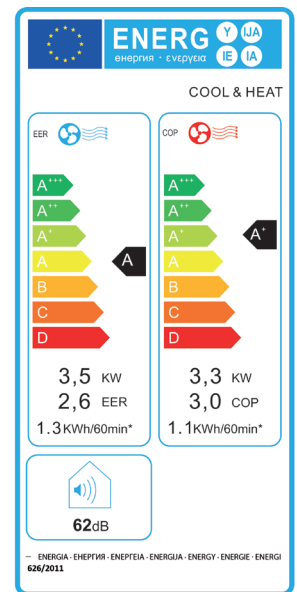

For further details please refer to our website aspenspumps.com/xtra

Information correct at time of going to press.